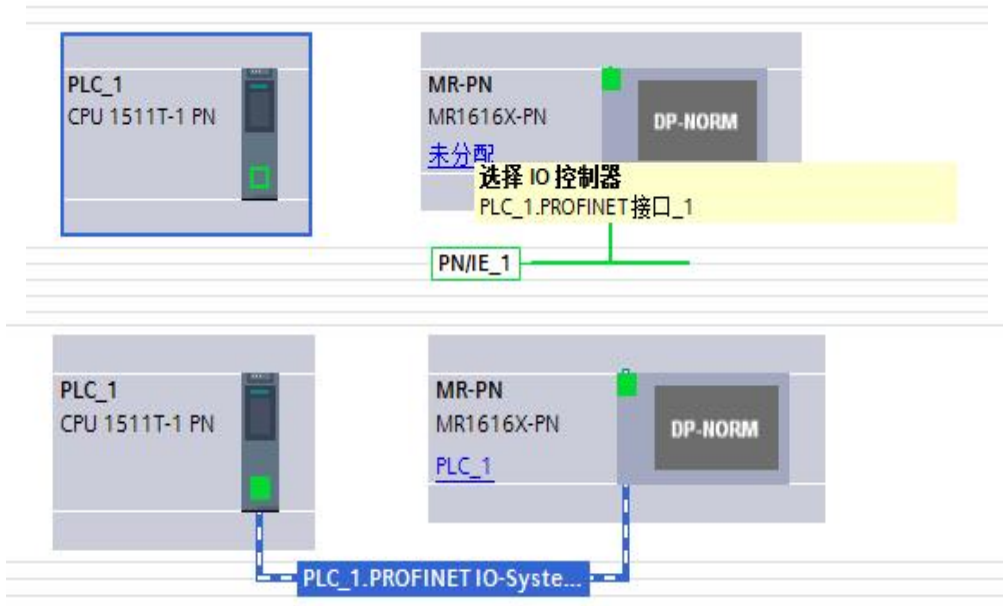

4. " " " GSD "

5.

" "

6.

" "

"MR-PN"

IP

7. PLC_1.PEOPFINET _1 MR-PN PROFINET

8. S7-1500 IP

9. IO IP

IP

TIA Portal

IP

"

-

"